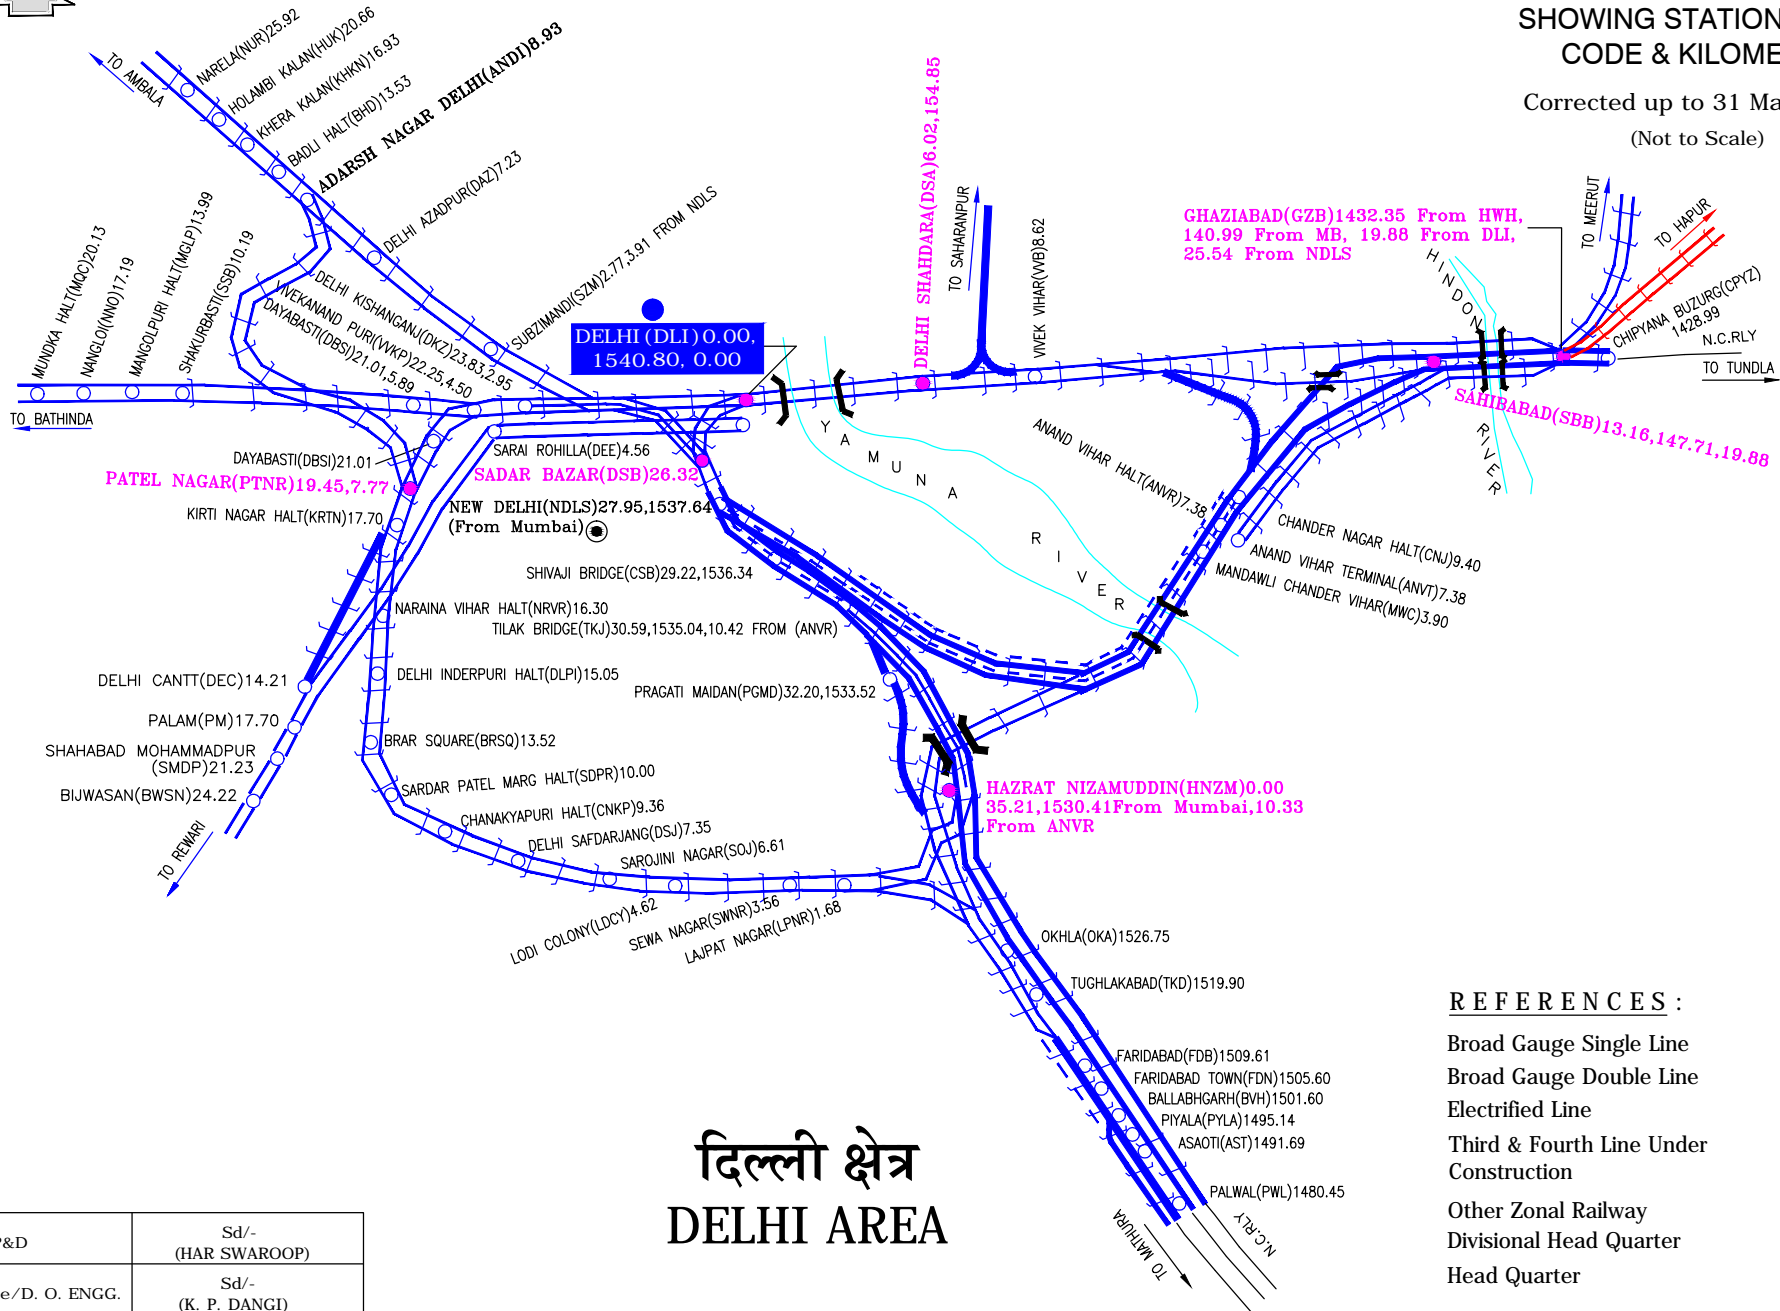

**DELHI DIVISION
DELHI AREA MAP
SHOWING STATIONS WITH
CODE & KILOMETRE**

Corrected up to 31 March 2017

(Not to Scale)

**दिल्ली क्षेत्र
DELHI AREA**

REFERENCES :

- Broad Gauge Single Line
- Broad Gauge Double Line
- Electrified Line
- Third & Fourth Line Under Construction
- Other Zonal Railway
- Divisional Head Quarter
- Head Quarter